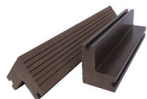

Corner Line
Model: RA-004
Size: 50*21mm