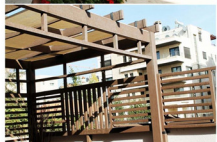

120 pillar
Model: RP120A
Size: 120*120mm

150 pillar
Model: RP150A
Size: 150*150mm

木塑户外产品

WPC Outdoor Prodcuts

木塑户外产品

WPC Outdoor Products

150B pillar
Model: RP150B
Size: 150*150mm

200 pillar
Model: RP200A
Size: 200*200mm