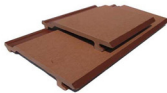

Model: ACDIY04
Color: Wood

Model: ACDIY01
Color:Wood

Model: ACDIY03
Color: Coffee

Model: ACDIY01
Color:Dark Grey

Model: ACDIY03
Color: Wood

WPC DIY Tiles

Size: 300*300mm

Easy install, easy clean, movable

Waterproof & fireproof

Usage: Courtyard, Balcony Floor

Make Life Getting Better

木塑户外产品

WPC Outdoor Prodcuts

140*9.5 solid board
Model: RW140-9.5A
Size: 140*9.5mm

140*20.5 wall cladding
Model: RW140-20.5A
Size: 140*20.5mm