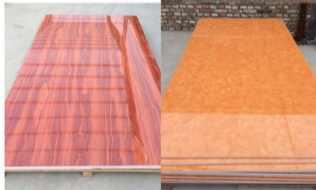

- *Made from the waste lumber, so can get high-usage of the lumber
- *High recyclable, eco-friendly, saving forest resources

Good Appearance:

- *The surface is smooth
- *with the look of the natural wood but less timber problems
- *Amazing colors and rich in colors. High glossy and matte is available

木塑家具板 WPC Furniture Board

木塑家具板 WPC Furniture Board

WPC FOAM BOARD

- HPL film Surface
- Acrylic film Surface
- PVC film Surface
- Hot Stamping film Surface

Specification:

Size: 1220*2440mm
Base Board: WPC FOAM BOARD
Surface: Lamination or hot stamping
Thickness: 3-20mm
Density: 0.5-0.7g/cm3