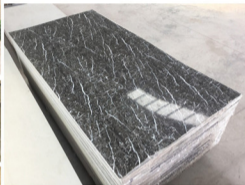

石塑板 (室内装饰板) SPC Board (Interior)

石塑板 (室内装饰板) SPC Board (Interior)

Marble Texture Surface

—Wall Panel—